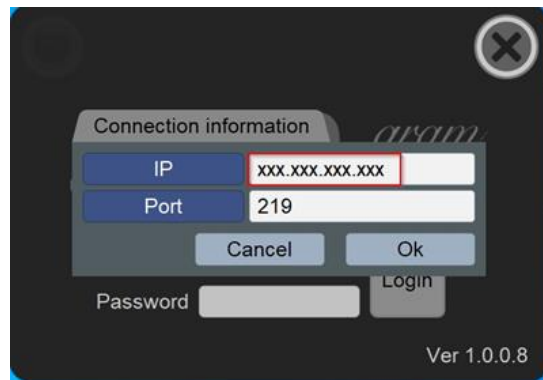

SUPiA gram Viewer

Able to check image **anywhere** you want

Signers CR or DR

SUPiA gram
Stellar gram

▶ Easy to access patients' images through Signers CR or DR

Make ID and PW in SUPIA gram or Stellar gram
And Set IP address of SUPIA gram or Stellar gram PC